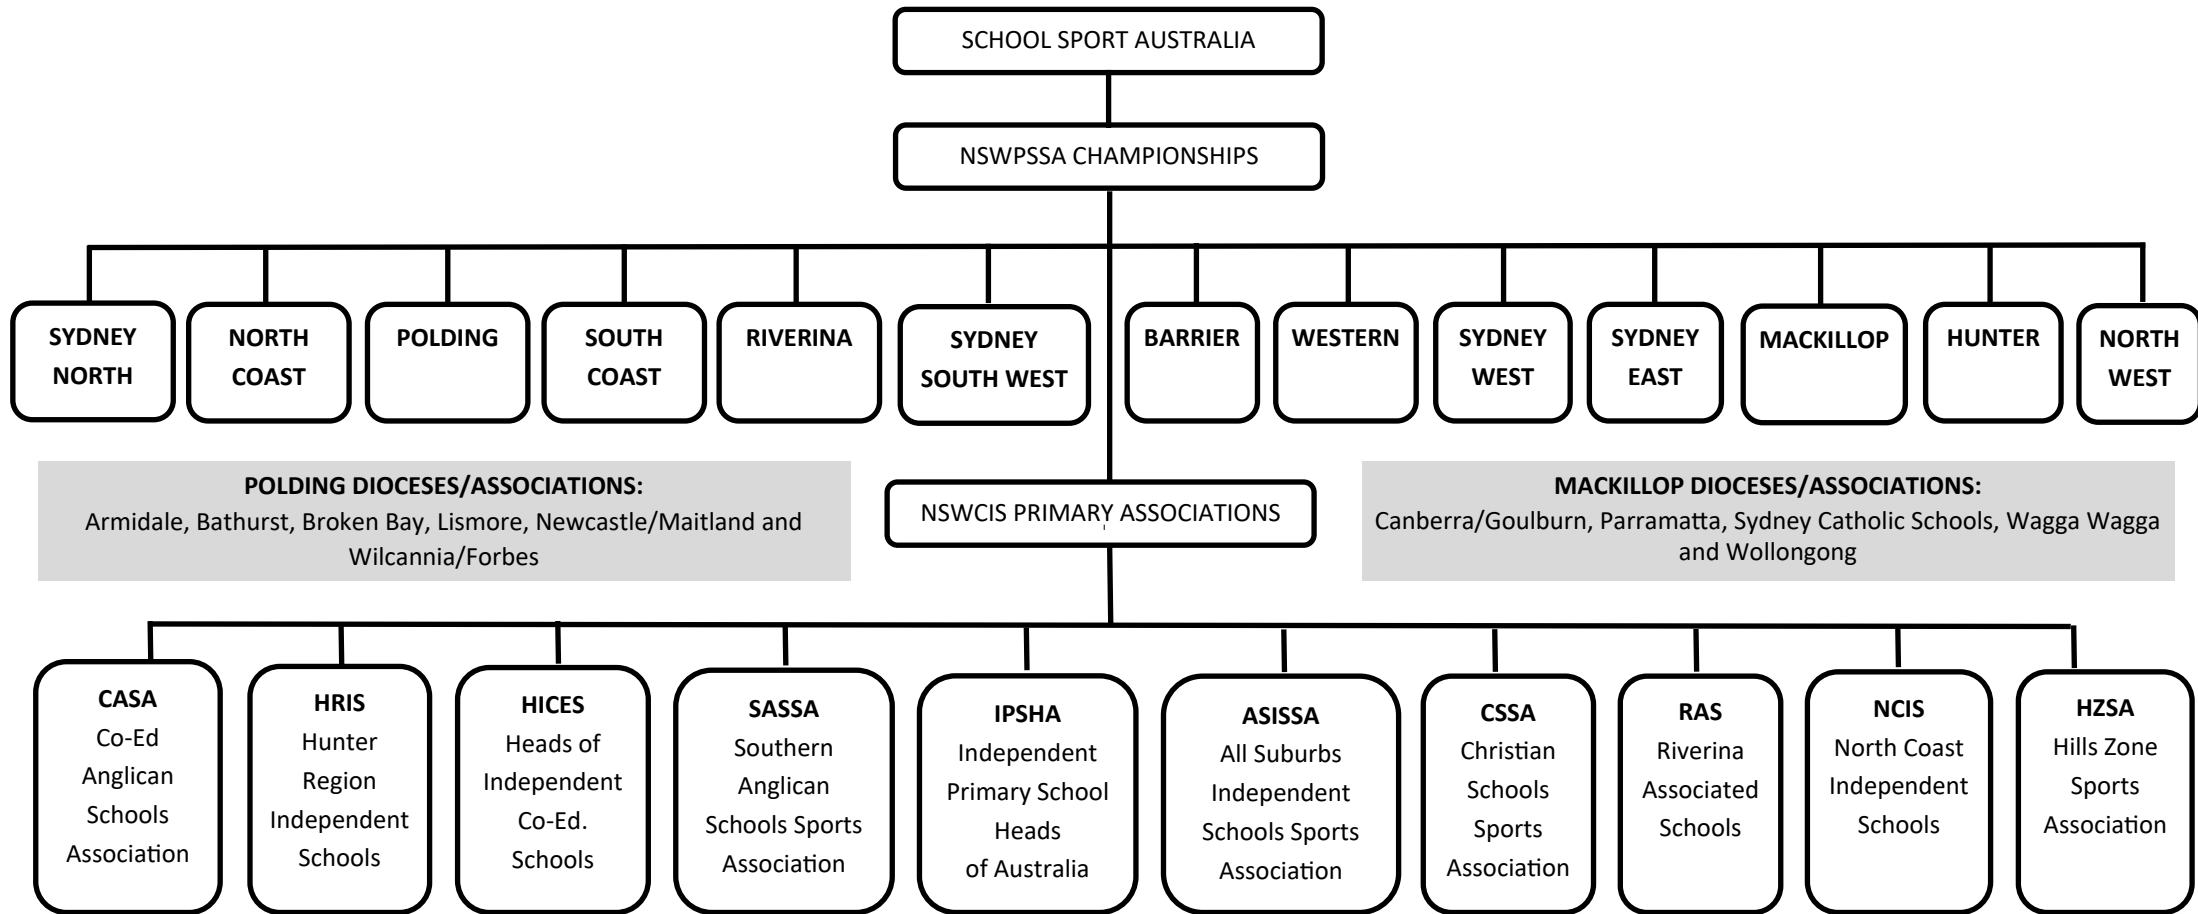

PRIMARY SCHOOLS REPRESENTATIVE PATHWAY

NOTES:

- **NSWCIS** feeds directly into the NSWPSSA Championships at the Primary Level, along with the other 12 Associations (10 x Government and 2 x Catholic). These Associations compete as Teams at the NSWPSSA Championships. From the NSWPSSA Championships a Team is selected to represent NSW at the School Sport Australia Championships.
- **A brief summary** of how each Association at the NSWCIS Level works is provided on the next page as there are often steps from the School Level into the Association Level prior to the NSWCIS Level—these are different from Association to Association often depending on numbers and location.

SECONDARY SCHOOLS REPRESENTATIVE PATHWAY

EXCHANGES are often played against other States/Territories when there is no pathway to School Sport Australia

AICES
8 x Sub-Associations which make up the AICES Association. To be a Member of AICES you must be a Member of a Sub-Association

NOTES:

- **NSW COMBINED CATHOLIC COLLEGES** pathway is not outlined on their website, but selections would be made via their Diocese similar to what occurs at the Primary Level without being divided into Polding and Mackillop.