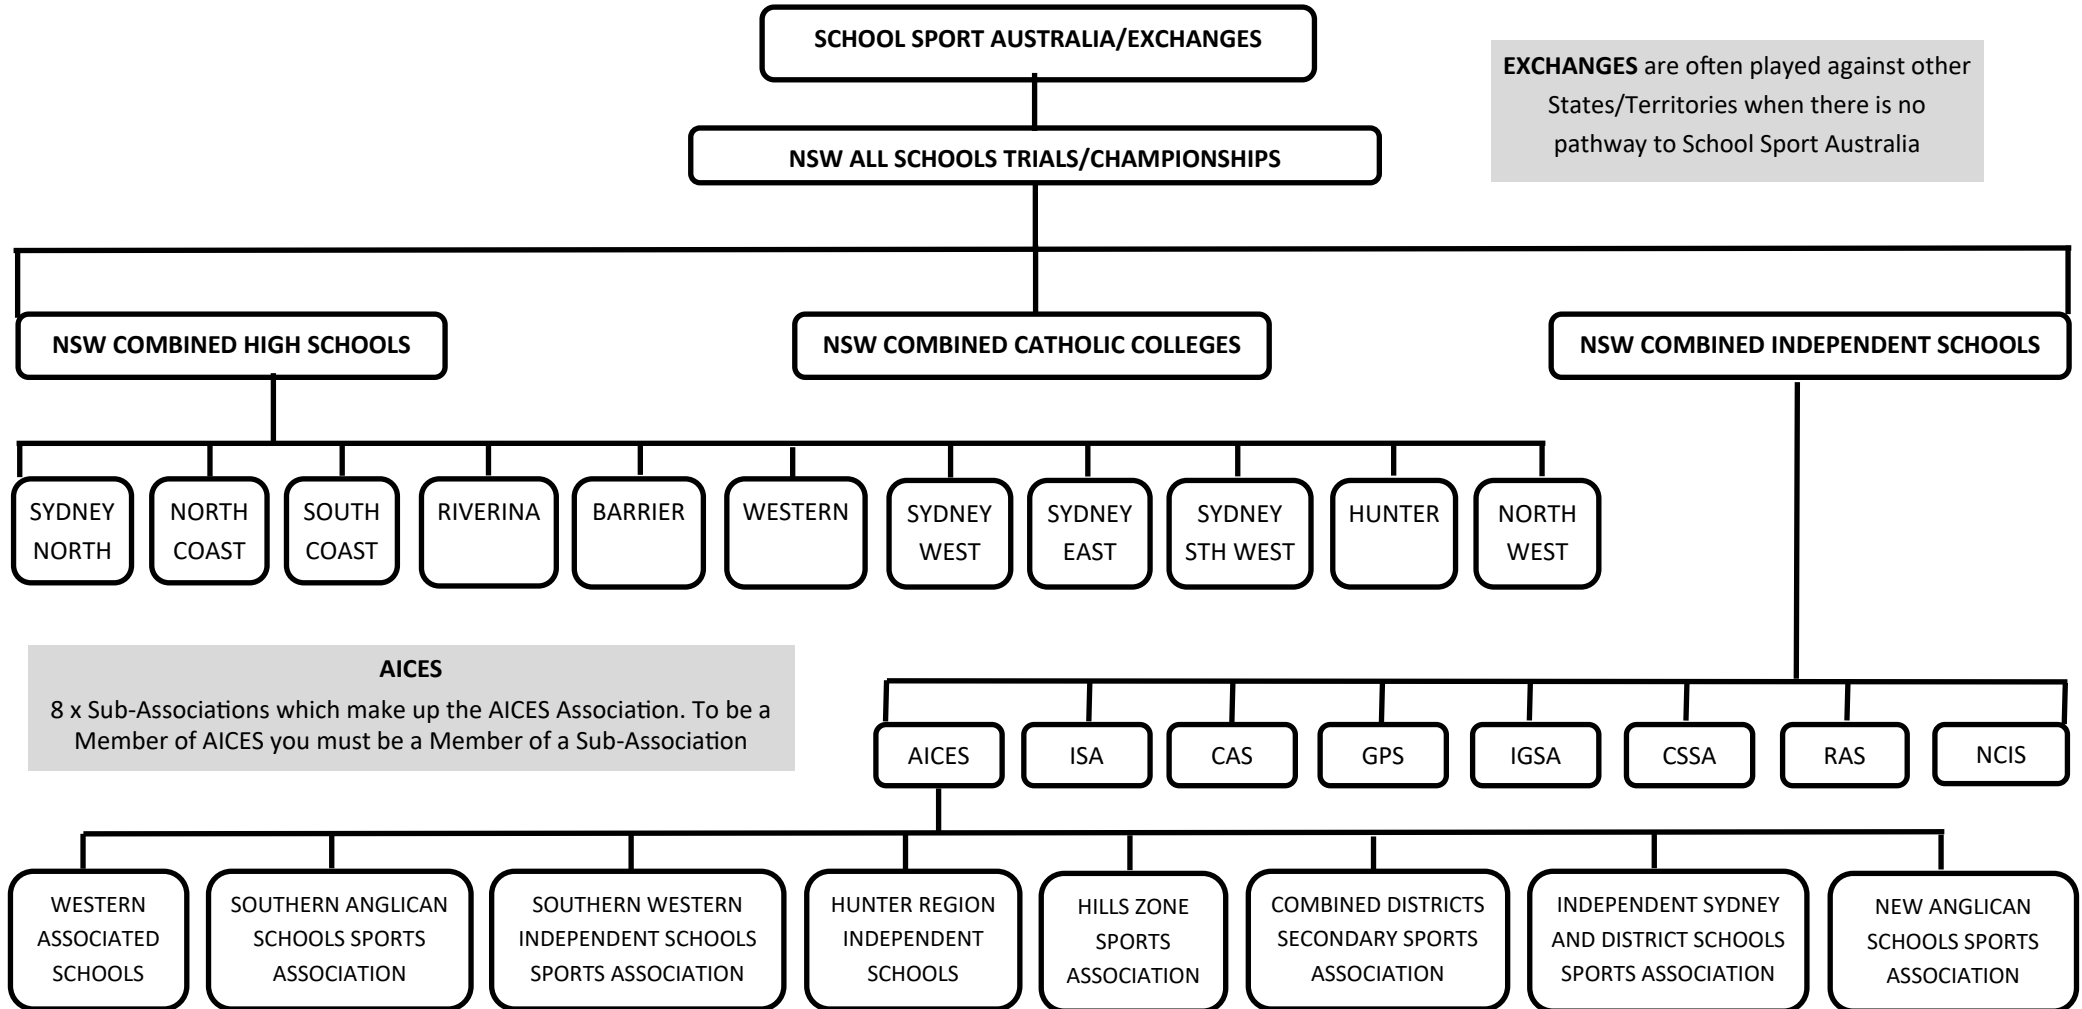

PRIMARY SCHOOLS REPRESENTATIVE PATHWAY

NOTES:

- **NSWCIS** feeds directly into the NSWPSSA Championships at the Primary Level, along with the other 12 Associations (10 x Government and 2 x Catholic). These Associations compete as Teams at the NSWPSSA Championships. From the NSWPSSA Championships a Team is selected to represent NSW at the School Sport Australia Championships.
- **A brief summary** of how each Association at the NSWCIS Level works is provided on the next page as there are often steps from the School Level into the Association Level prior to the NSWCIS Level—these are different from Association to Association often depending on numbers and location.

SECONDARY SCHOOLS REPRESENTATIVE PATHWAY

EXCHANGES are often played against other States/Territories when there is no pathway to School Sport Australia

AICES
8 x Sub-Associations which make up the AICES Association. To be a Member of AICES you must be a Member of a Sub-Association

NOTES:

- **NSW COMBINED CATHOLIC COLLEGES** pathway is not outlined on their website, but selections would be made via their Diocese similar to what occurs at the Primary Level without being divided into Polding and Mackillop.